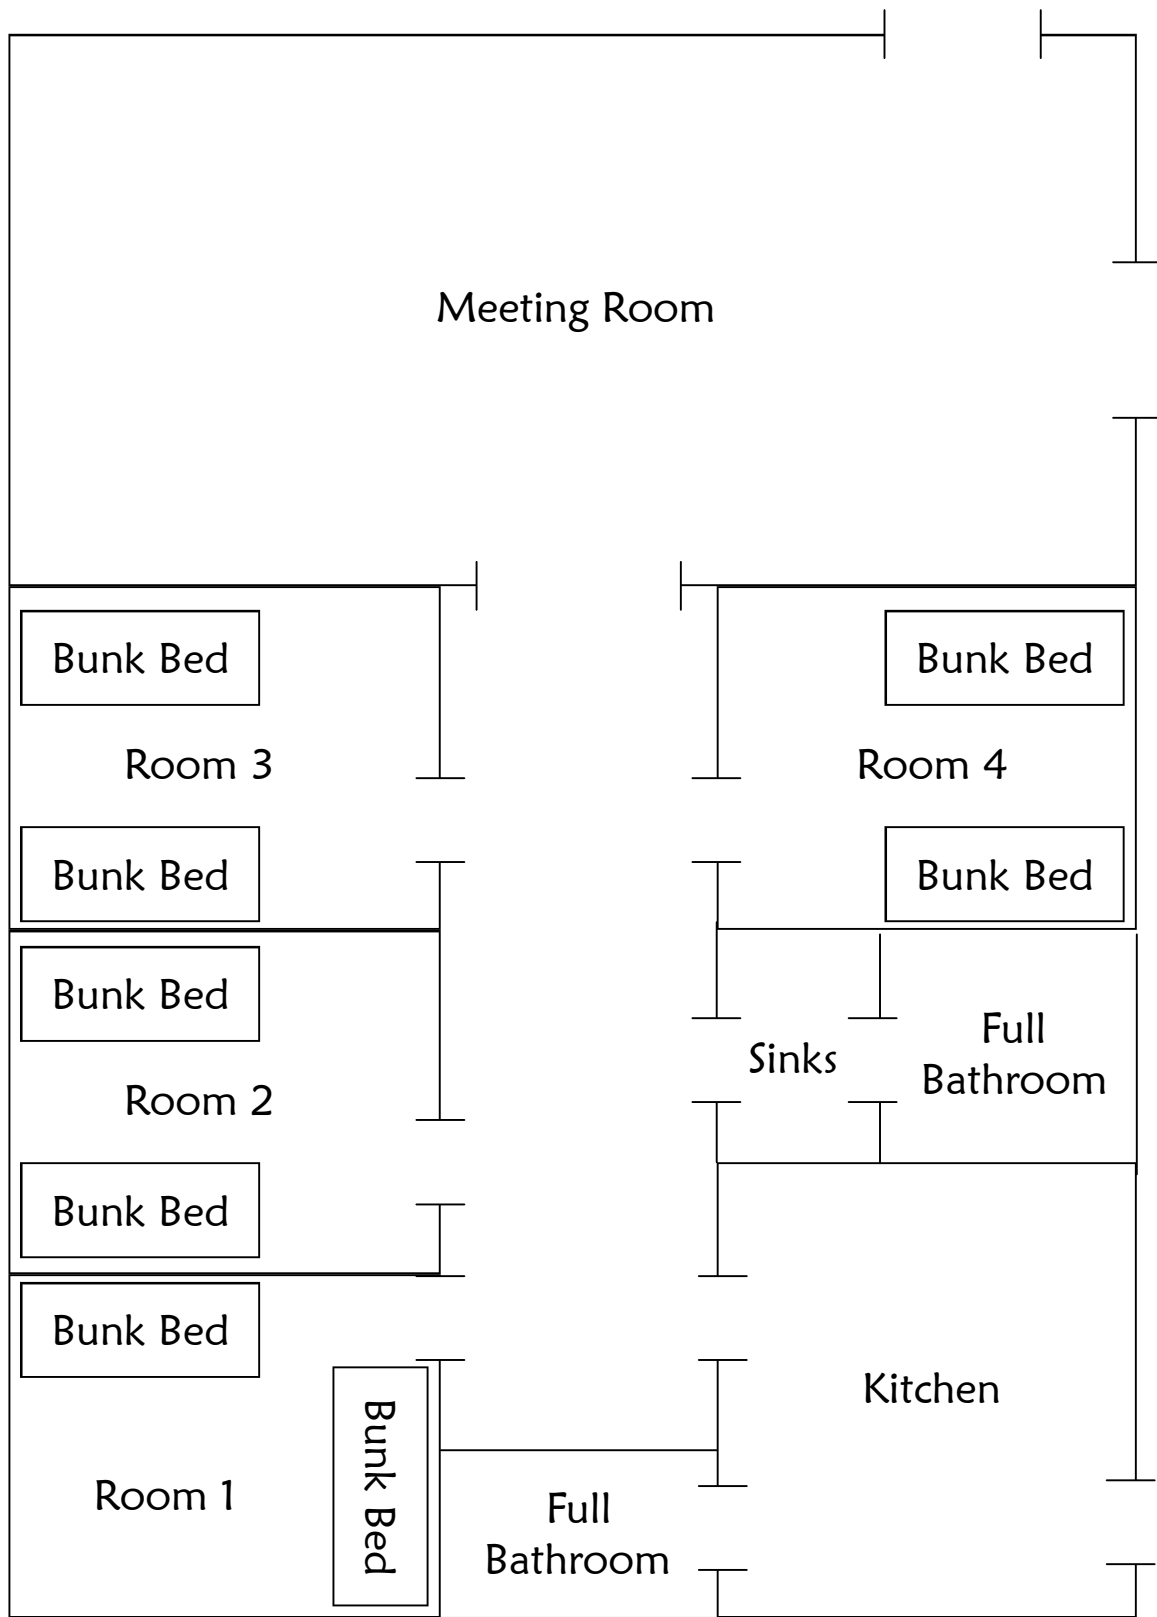

# Maple View Lodge Layout

Sleeping Capacity: 16